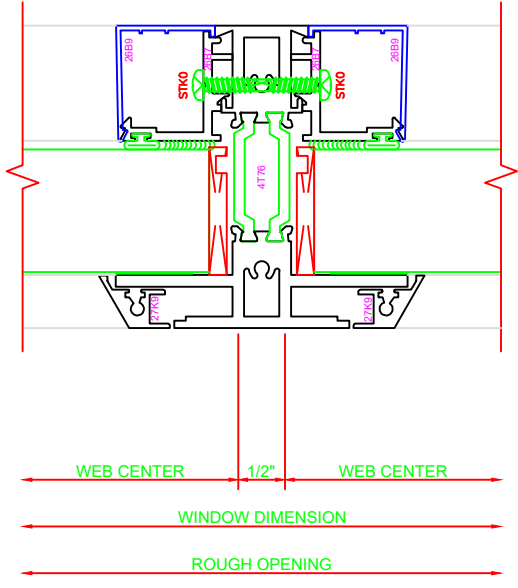

400	JAMB
	SERIES: 321G
	FIXED

701	MUNTIN
	SERIES: 321G
	FIXED

100	HEAD
	SERIES: 321G
	FIXED

700	MUNTIN
	SERIES: 321G
	FIXED

200	SILL
	SERIES: 321G
	FIXED